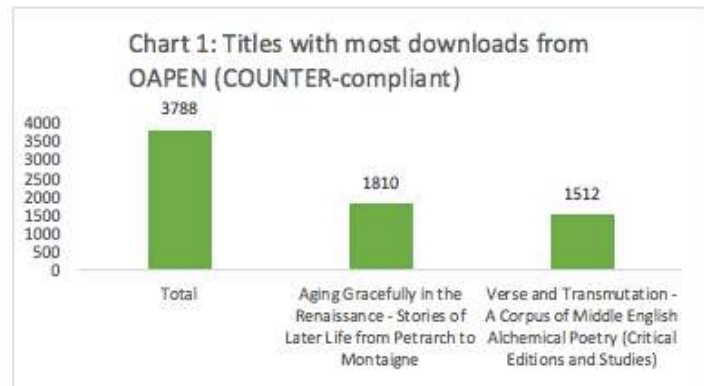

Quarterly reports: Transparency for Authors, Publishers, and Libraries

- Measure the impact of your publications
- Share usage reports with your authors
- Demonstrate the impact of Open Access