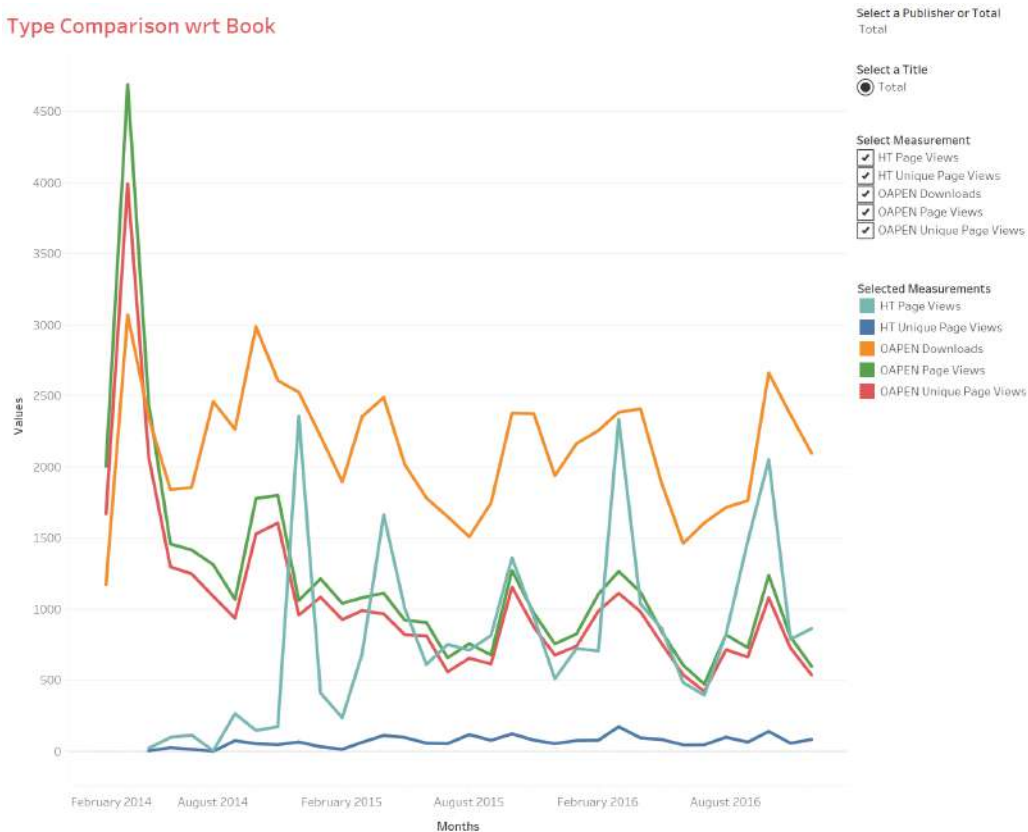

High Impact

- **KU titles are on average +30% more downloaded than all other titles hosted by OAPEN**

Type Comparison wrt Book