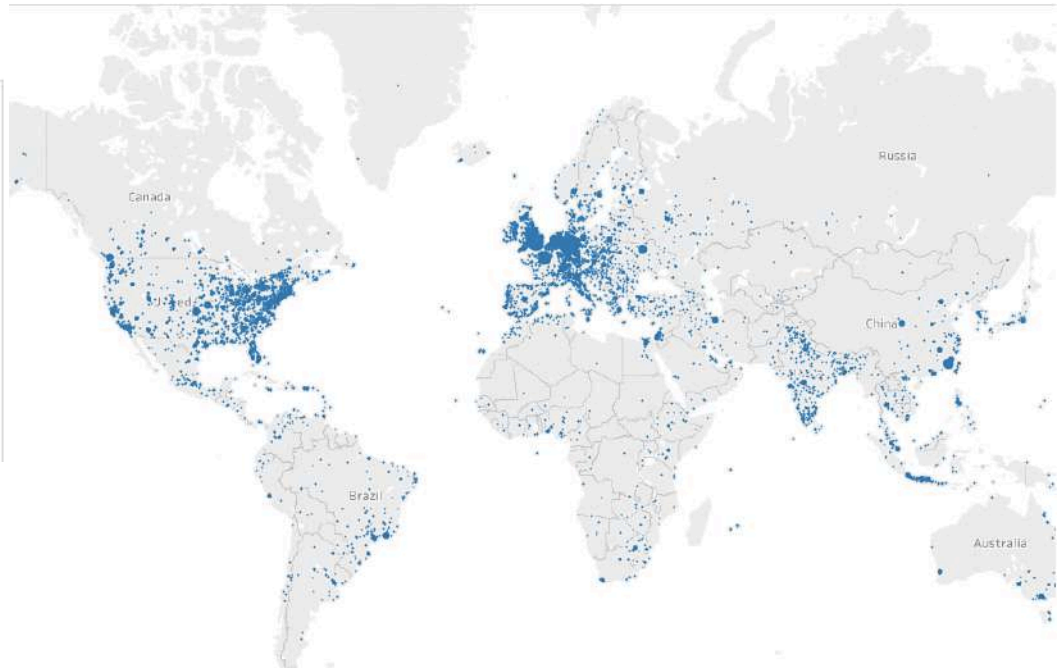

Quarterly reports: Transparency for Authors, Publishers, and Libraries

- Measure the impact of your publications
- Share usage reports with your authors
- Demonstrate the impact of Open Access